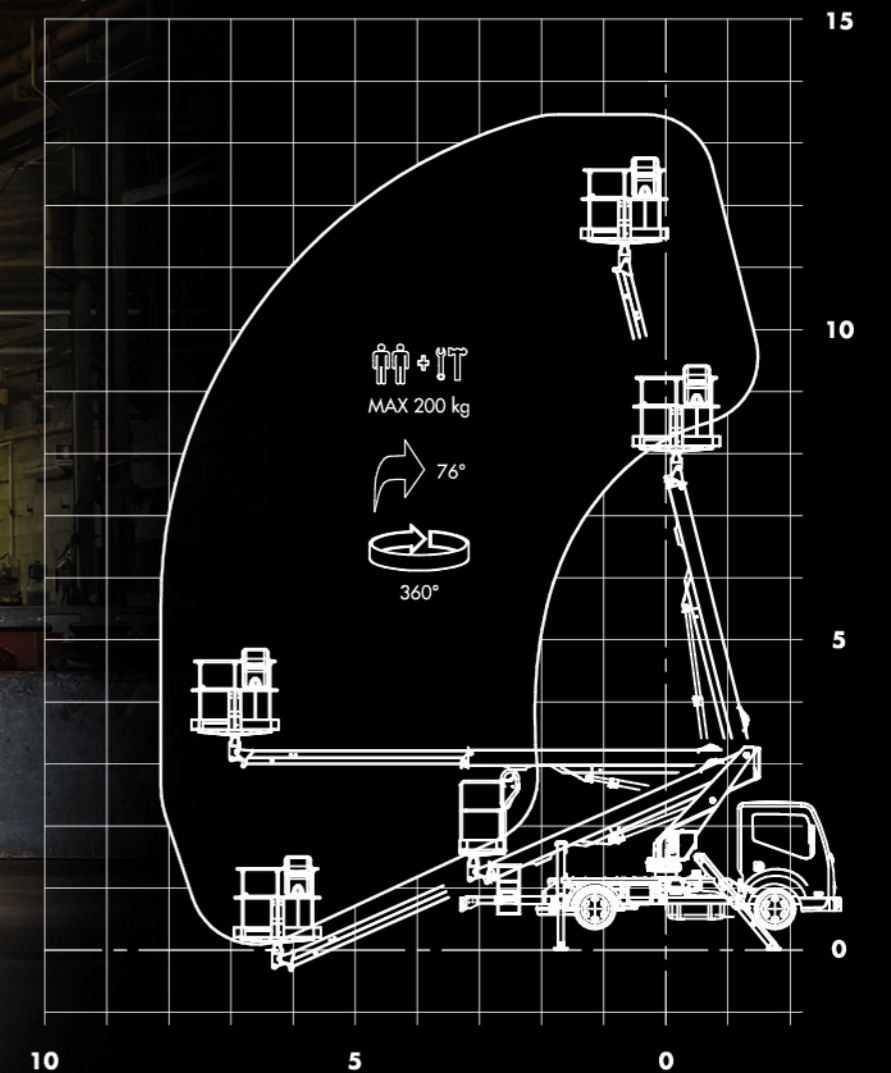

PT 140

Truck-mounted aerial lift work platform
Piattaforma per lavoro aereo autocarrata

Overall dimensions (millimeters)

Working diagram (meters)

Specifications

250 kg*

8,20 m

14 m*

12 m*

1400 x 710 x 1100 mm

+ / - 90°

H + H / A + A *

Hydraulic

Alluminium

400°

* Depending on truck / In funzione del veicolo