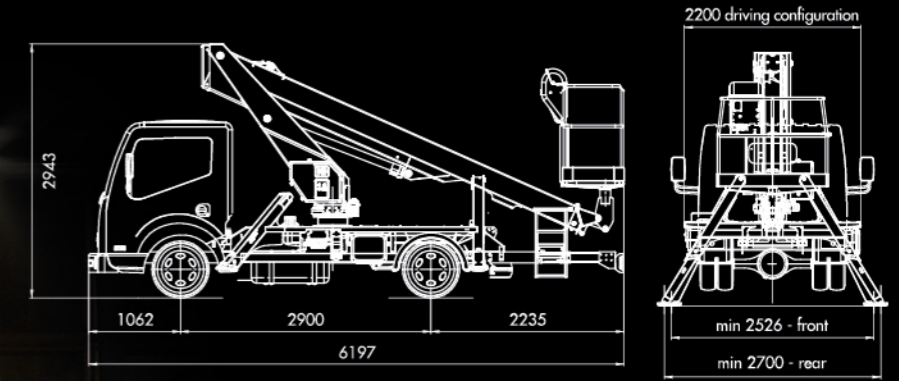

PT 140

Truck-mounted aerial lift work platform
Piattaforma per lavoro aereo autocarrata

Overall dimensions (millimeters)

Working diagram (meters)

Specifications

250 kg*

8,20 m

14 m*

12 m*

1400 x 710 x 1100 mm

+ / - 90°

H + H / A + A *

Hydraulic

Alluminium

400°

* Depending on truck / In funzione del veicolo