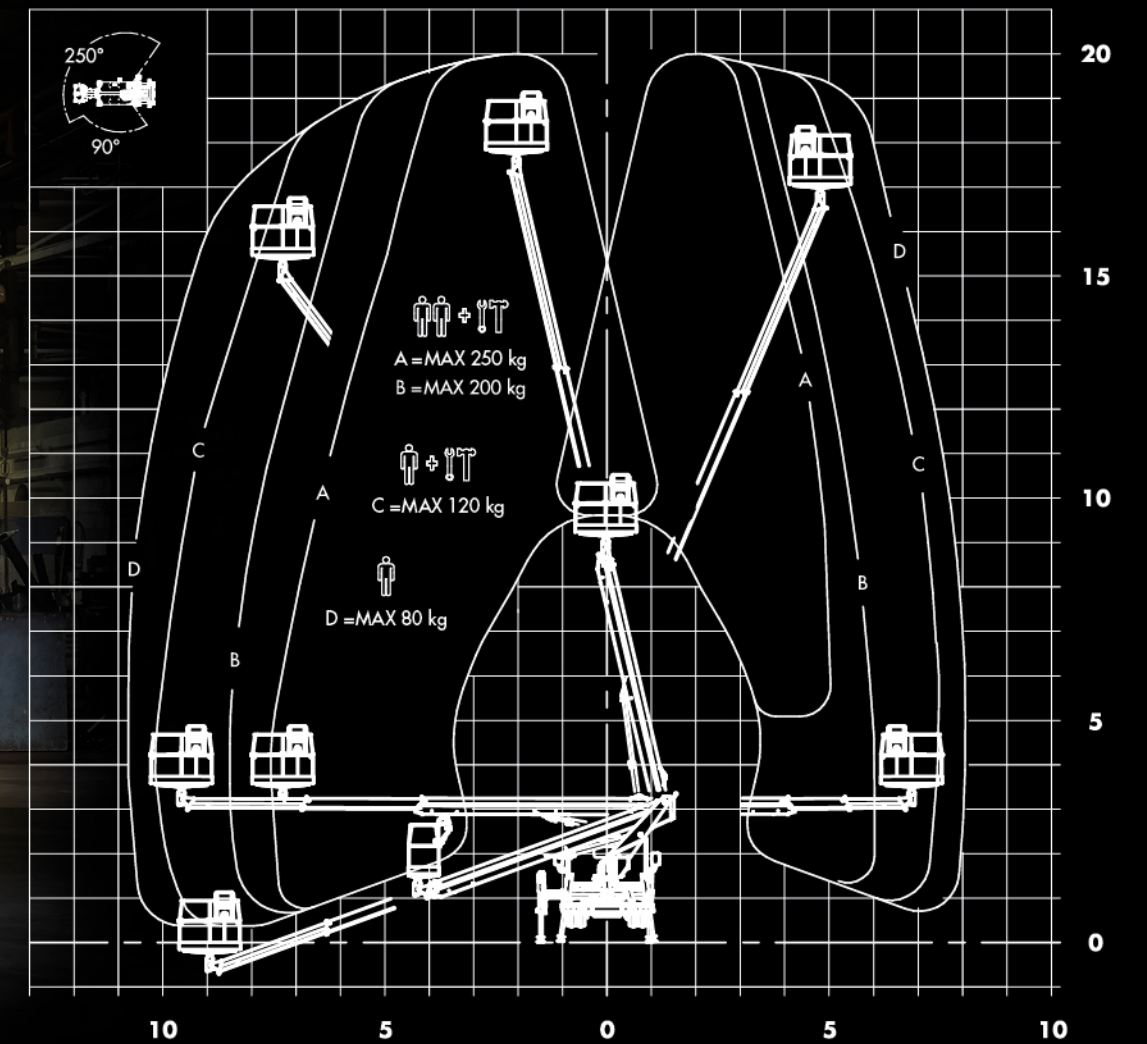

# PT 200

Truck-mounted aerial lift work platform  
Piattaforma per lavoro aereo autocarrata

## Overall dimensions (millimeters)

## Working diagram (meters)

## Specifications

250 kg

12 m\*

20 m

18 m

1400 x 710 x 1100 mm

+ / - 90°

HE + H / HH \*