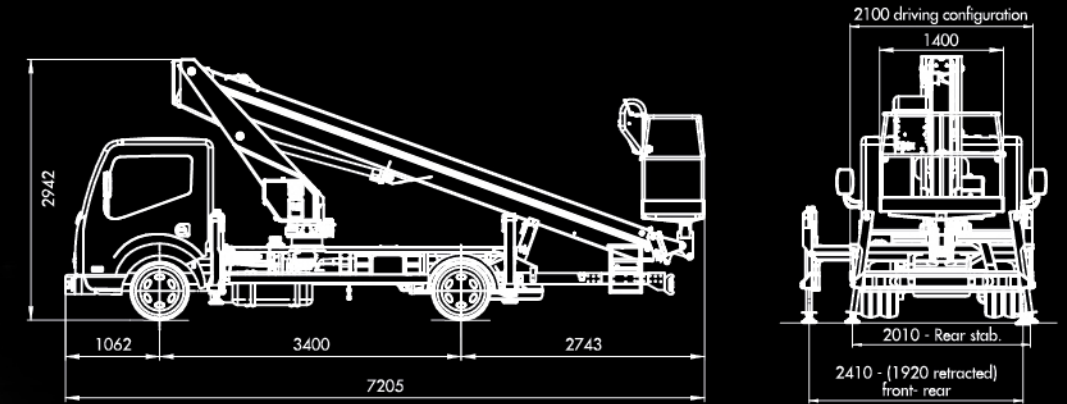

# PT 200

Truck-mounted aerial lift work platform  
Piattaforma per lavoro aereo autocarrata

## Overall dimensions (millimeters)

## Specifications

250 kg

12 m\*

20 m

18 m

1400 x 710 x 1100 mm

+ / - 90°

HE + H / HH \*

Hydraulic

Alluminium

400°

\* Depending on truck / In funzione del veicolo